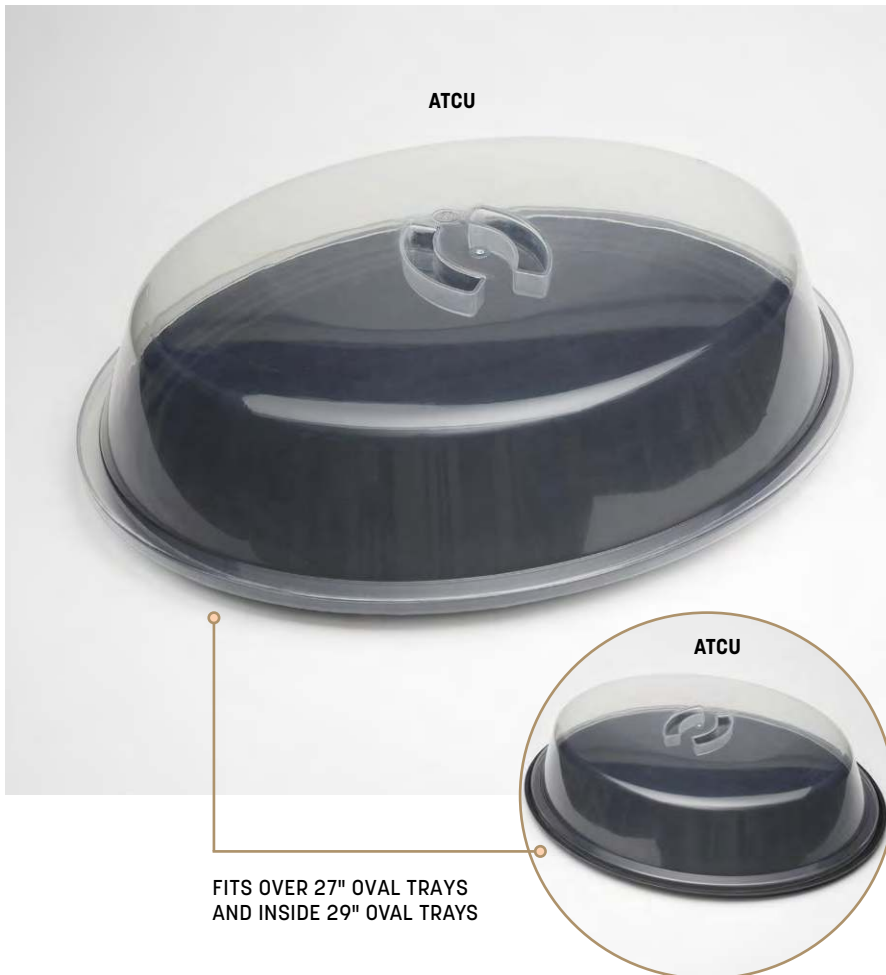

Coupe Plate
9" Dia. x 1" H (22.9 x 2.5 cm)
CP9ST Storm

Bowl
16 oz. (473.2 mL)
5 3/4" Dia. x 2" H (14.6 x 5.1 cm)
CBL16ST Storm

Bouillon Cup
10 oz. (295.7 mL)
4 1/2" Dia. x 2 1/8" H (11.4 x 5.4 cm)
CBC10ST Storm

Rectangular Platter
12" L x 7 1/8" W x 1" H (30.5 x 18.1 x 2.5 cm)
CP12ST Storm

CAN COVER AND STACK ON PLATES 10-11 1/2" IN DIAMETER

UNIVERSAL CROWN ALLOWS FOR QUICK AND EASY STACKING

Shown with MCBPBSS bill presenter and PORSD3R sauce dish

ATCU

ATCU

FITS OVER 27" OVAL TRAYS AND INSIDE 29" OVAL TRAYS

Plastic Plate Cover

Made of durable and dishwasher-safe ABS plastic, this plate cover is the perfect solution for safely delivering food to the table. Fits most plates 10" to 11 1/2" in diameter.