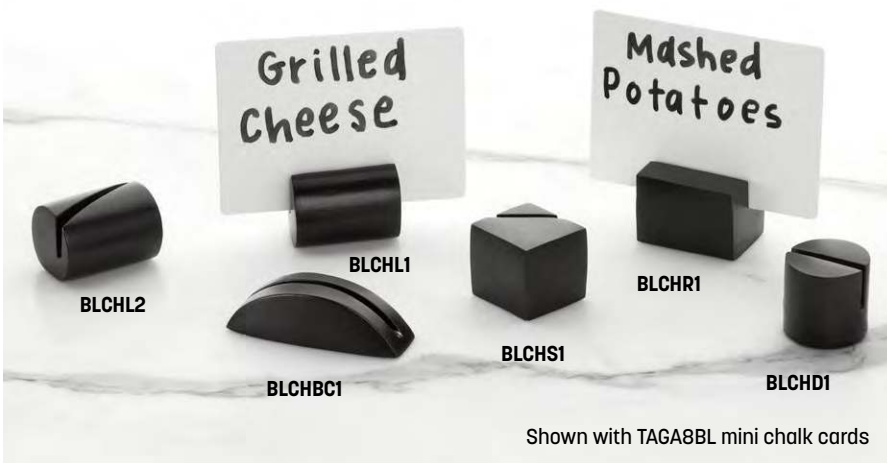

Shown with TAGA8BL mini chalk cards

Black Aluminum Card Holders

- **BLCHL2** Angled Cut Cylinder
  1 1/4" L x 7/8" W x 7/8" H
  (3.2 x 2.2 x 2.2 cm)
- **BLCHL1** Cylinder
  1 1/4" L x 7/8" W x 7/8" H
  (3.2 x 2.2 x 2.2 cm)
- **BLCHBC1** Half Moon
  2 1/8" L x 3/4" W x 3/4" H
  (5.4 x 1.9 x 1.9 cm)
- **BLCHS1** Angled Cut Square
  7/8" Sq. (2.2 cm)
- **BLCHR1** Rectangular
  1" L x 1 1/4" W x 1" H
  (3.2 x 2.2 x 2.2 cm)
- **BLCHD1** Round
  7/8" Dia. x 3/4" H
  (2.2 x 1.9 cm)

Black Coffee Accessories

- **BSPH2** Cylinder, 2" Dia. x 2 3/4" H
  (5.1 x 7 cm)
- **BPT3** Tray, 4 1/4" L x 2 1/4" W x 1" H
  (10.8 x 5.7 x 2.5 cm)
- **BSPT5** Square, 2" Sq. x 2 3/4" H
  (5.1 x 7 cm)
- **BSPH4** Rectangular, 3 1/4" L x 2 3/4" W x 1 3/4" H
  (8.3 x 7 x 4.4 cm)
- **BCM2** Creamer, 4 oz. (118.3 mL)
  2 1/8" L x 2" W x 2 3/4" H
  (5.4 x 5.1 x 7 cm)