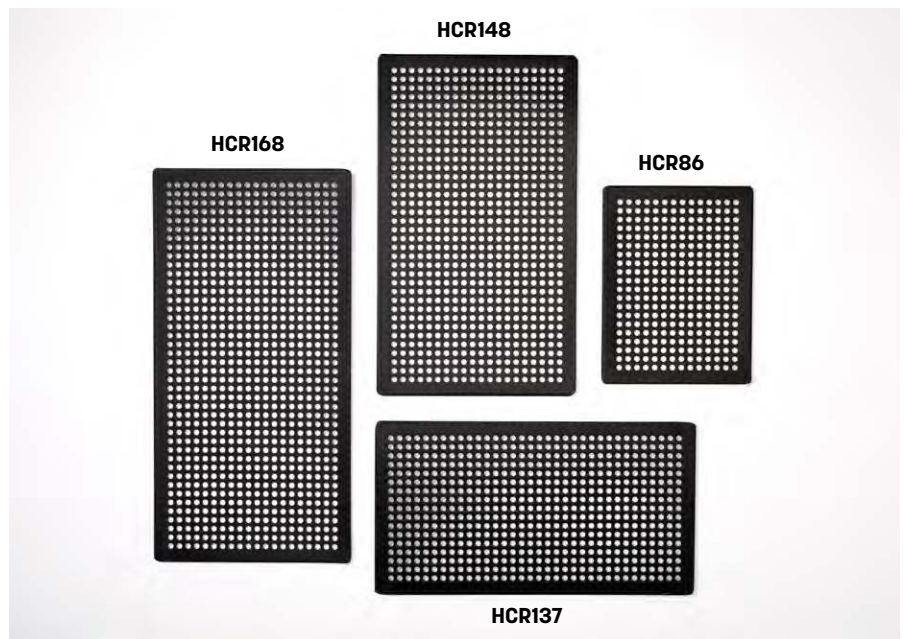

Mega Flatbread Screens - Hard Coat Anodized Aluminum

Why should pizzas have all the fun? The durability and efficient-baking engineering of our Mega Screens meet a silhouette designed specifically for flatbreads. Holes are $\frac{3}{32}$ " (0.2 cm) in diameter.

- **HCR86** 8" L x 6 $\frac{1}{8}$ " W (20.3 x 15.6 cm)
- **HCR137** 13" L x 7 $\frac{1}{8}$ " W (33 x 18.1 cm)
- **HCR148** 14" L x 8" W (35.6 x 20.3 cm)
- **HCR168** 16" L x 8" W (40.6 x 20.3 cm)

Black Pressed Wood Serving Boards

Made of NSF- and USDA-listed material, these black serving boards are the perfect companion to our Mega Flatbread Screens.

- **MPSB11** 11" L x 7" W x $\frac{1}{4}$ " H (27.9 x 17.8 x 0.6 cm)
- **MPSB16** 16" L x 8" W x $\frac{1}{4}$ " H (40.6 x 20.3 x 0.6 cm)
- **MPSB17** 17" L x 9" W x $\frac{1}{4}$ " H (43.2 x 22.9 x 0.6 cm)
- **MPSB20** 19" L x 9" W x $\frac{1}{4}$ " H (48.3 x 22.9 x 0.6 cm)

Maple Pressed Wood Serving Boards

A beautiful maple veneer gives these boards the look and feel of wood, but they're also dishwasher-safe.

- **MBSB11** 11" L x 7" W x $\frac{1}{4}$ " H (27.9 x 17.8 x 0.6 cm)
- **MBSB16** 16" L x 8" W x $\frac{1}{4}$ " H (40.6 x 20.3 x 0.6 cm)
- **MBSB17** 17" L x 9" W x $\frac{1}{4}$ " H (43.2 x 22.9 x 0.6 cm)
- **MBSB20** 19" L x 9" W x $\frac{1}{4}$ " H (48.3 x 22.9 x 0.6 cm)