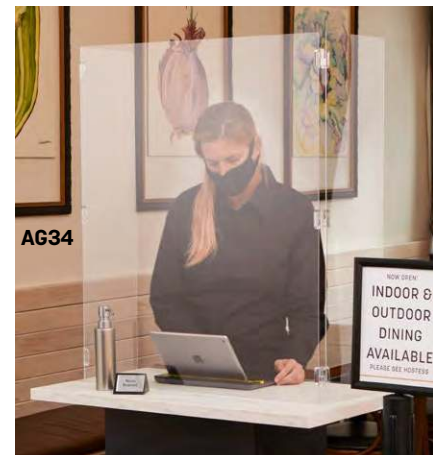

Heavy Duty Acrylic Counter Guard USA

Protect your counter area from all harmful contaminants. Produced from heavy-duty, easy-to-clean ¼" acrylic, this shield will not bend or bow in service. Perfect for the check-out area, hostess stand, reception counter or bar area. Unit is pre-drilled with three holes and comes with bolts and nuts for easy mounting anywhere.

AG24 24" W x 36" H
(61 x 91.4 cm)

HELPS KEEP EMPLOYEES AND CUSTOMERS SAFE BY SHIELDING AIRBORNE CONTAMINANTS

USA

Hinged Acrylic Guard USA

Converting your counter, bar or work area to a germ-protected zone is easy with this hinged acrylic guard. Made of ½" acrylic, this guard is easy-to-move but stable enough to protect your customers and staff from harmful elements. Includes six hinges to provide strong and tight corners for each 9" wing.

AG34 28" W x 34" H with 9" Wide Wings
(86.4 x 71.1 x 22.9 cm)

Acrylic School Guards USA

Ensure that students and school faculty are protected from harmful contaminants with these lightweight, yet stable desk guards.

AGD20 Desk Guard
20" W x 20" H x 20" D
(50.8 x 50.8 x 50.8 cm)

AGT23 Table Divider Guard
48" W x 23 ½" H
(121.9 x 59.7 cm)

USA

AG34

USA

USA