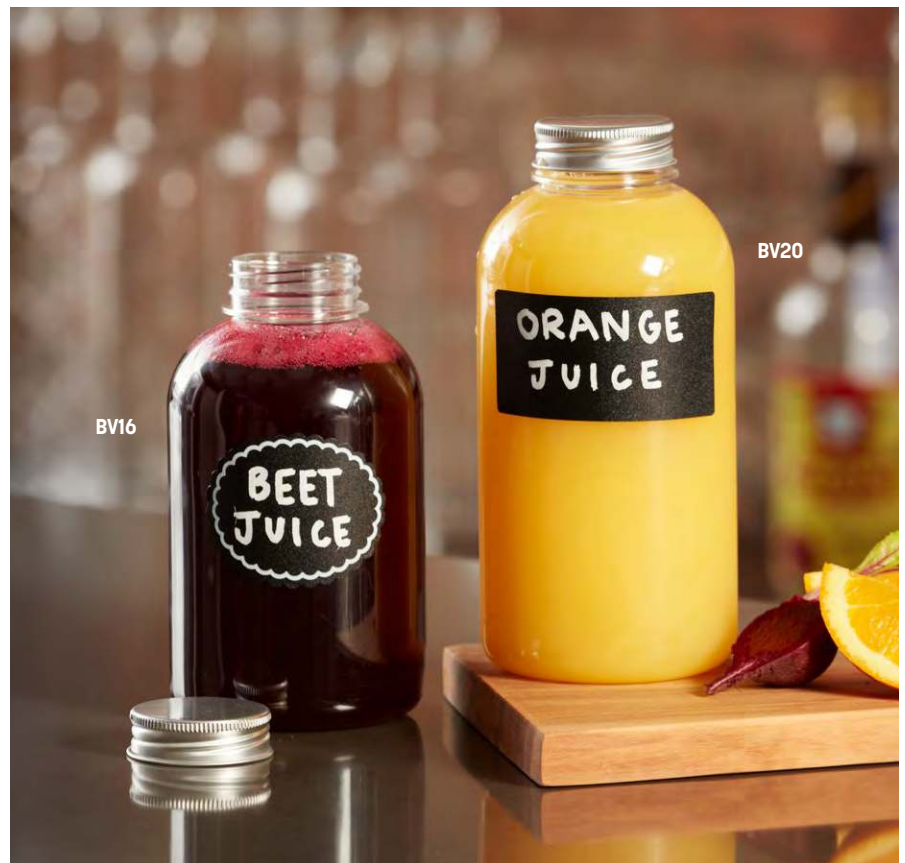

Plastic Beverage Bottles

These clear PET one-time use beverage bottles make for ideal to-go drink options. The aluminum screw-on lid adds to the sleek design. **Sold in a pack of 12.**

BV16 16 oz. (473.2 mL)
3" Dia. x 5 ¾" H
(7.6 x 14.6 cm)

BV20 20 oz. (591.5 mL)
3" Dia. x 6 ¾" H
(7.6 x 17.1 cm)

Plastic Mason Jars

Love the look of a mason jar but the durability of plastic? We have the answer with our crystal clear, break-resistant plastic mason jars. Top it off for travel with our plastic lid option.

PMJ16 16 oz. (473.2 mL)
3 ¼" Dia. x 4 ⅝" H
(8.3 x 16.5 cm)

PMJ26 26 oz. (768.9 mL)
3 ½" Dia. x 5 ¾" H
(8.9 x 14.6 cm)

PMJL Silver Lid
Fits PMJ16, PMJ26, MJ85 and MJ17

FITS PMJ16, PMJ26,
MJ85 AND MJ17