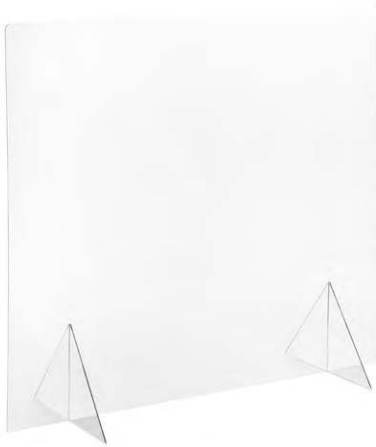

AGS30

USA

AGSW30

USA

12" x 8" WINDOW IS PERFECT FOR TRANSACTIONS

PROTECTIVE BARRIERS

Let us help you arm your space against the spread of harmful germs and elements. No more than ever, it's crucial to ensure that staff and customers are protected from airborne contaminants. Protective barriers are suitable for counters, work spaces and dining areas.

Self-Standing Guards ^{USA}

Convert a counter, bar or work area to a germ-protected zone with self-standing acrylic guards. Made of 1/8" acrylic, this guard is both easy-to-move and stable enough to protect your customers and staff from harmful elements. Available with or without window.

AGS30 30" W x 32" H (76.2 x 81.3 cm)

AGSW30 30" W x 32" H (76.2 x 81.3 cm)
With 12" W x 8" H Window
(30.5 x 20.3 cm)

PGS40 40" W x 32" H (101.6 x 81.3 cm)

PGSW40 40" W x 32" H (101.6 x 81.3 cm)
With 24" W x 9" H Window
(61 x 22.9 cm)

PGS40

USA

PGSW40

USA

24" x 9" WINDOW IS PERFECT FOR PIZZA BOX PASS THRU

Booth Guards ^{USA}

Protect booth dining areas from harmful contaminants with booth guards made of easy-to-clean 1/8" acrylic. Includes necessary hardware for easy mounting.

AG28 28" W x 24" H (71.1 x 61 cm)

AG46 46" W x 24" H (116.8 x 61 cm)

AG28

USA

AG46

USA

AG28

AG46

INCLUDES NECESSARY HARDWARE FOR EASY MOUNTING