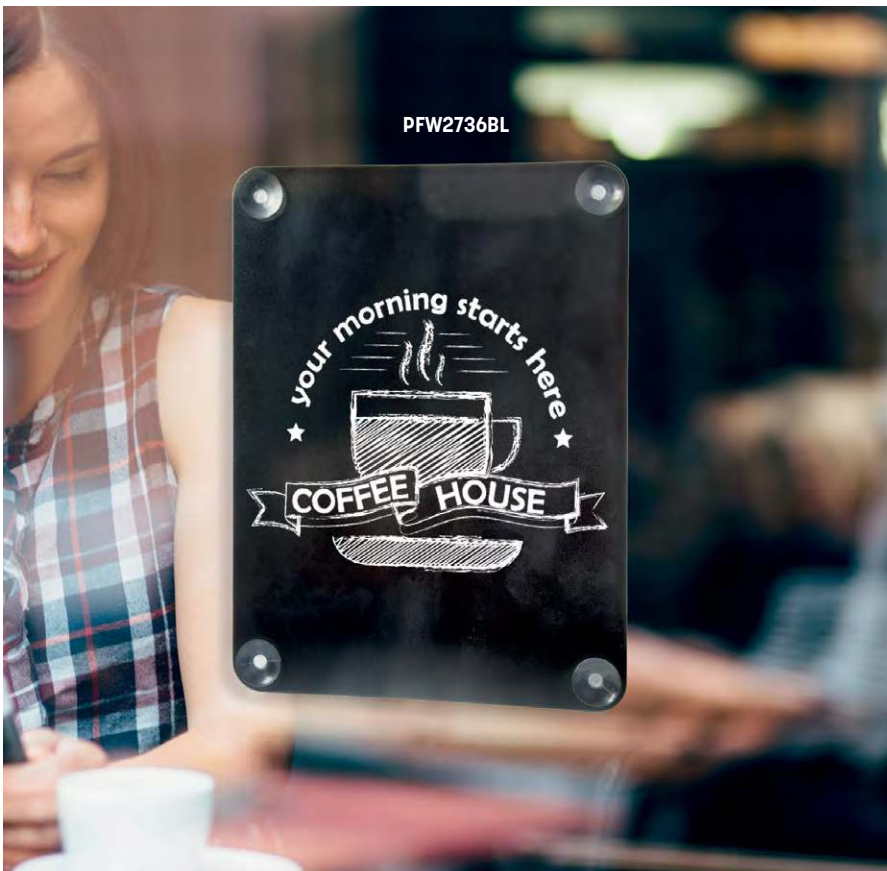

PNTBLSM 8 1/2 oz. (251.4 mL)

Securit Chalkboards

PFW2736BL Double-Sided Window Chalkboard with Suction Cups
10 7/8" L x 13 7/8" H (27.6 x 35.2 cm)

FBSQUARE Chalkboard with Self-Adhesive Strips
(comes with White Chalk Marker)
11 7/8" L x 13 5/8" H (30.2 x 34.6 cm)

EASILY CREATE A CHALKBOARD BY PAINTING ON SURFACES

PNTBLSM

PFW2736BL

FBSQUARE

**Antique Gold Framed
Wall Boards** 

When in doubt, go for the gold. These attention-grabbing boards are an on-trend way to make your daily specials even more special. In your choice of two sizes.