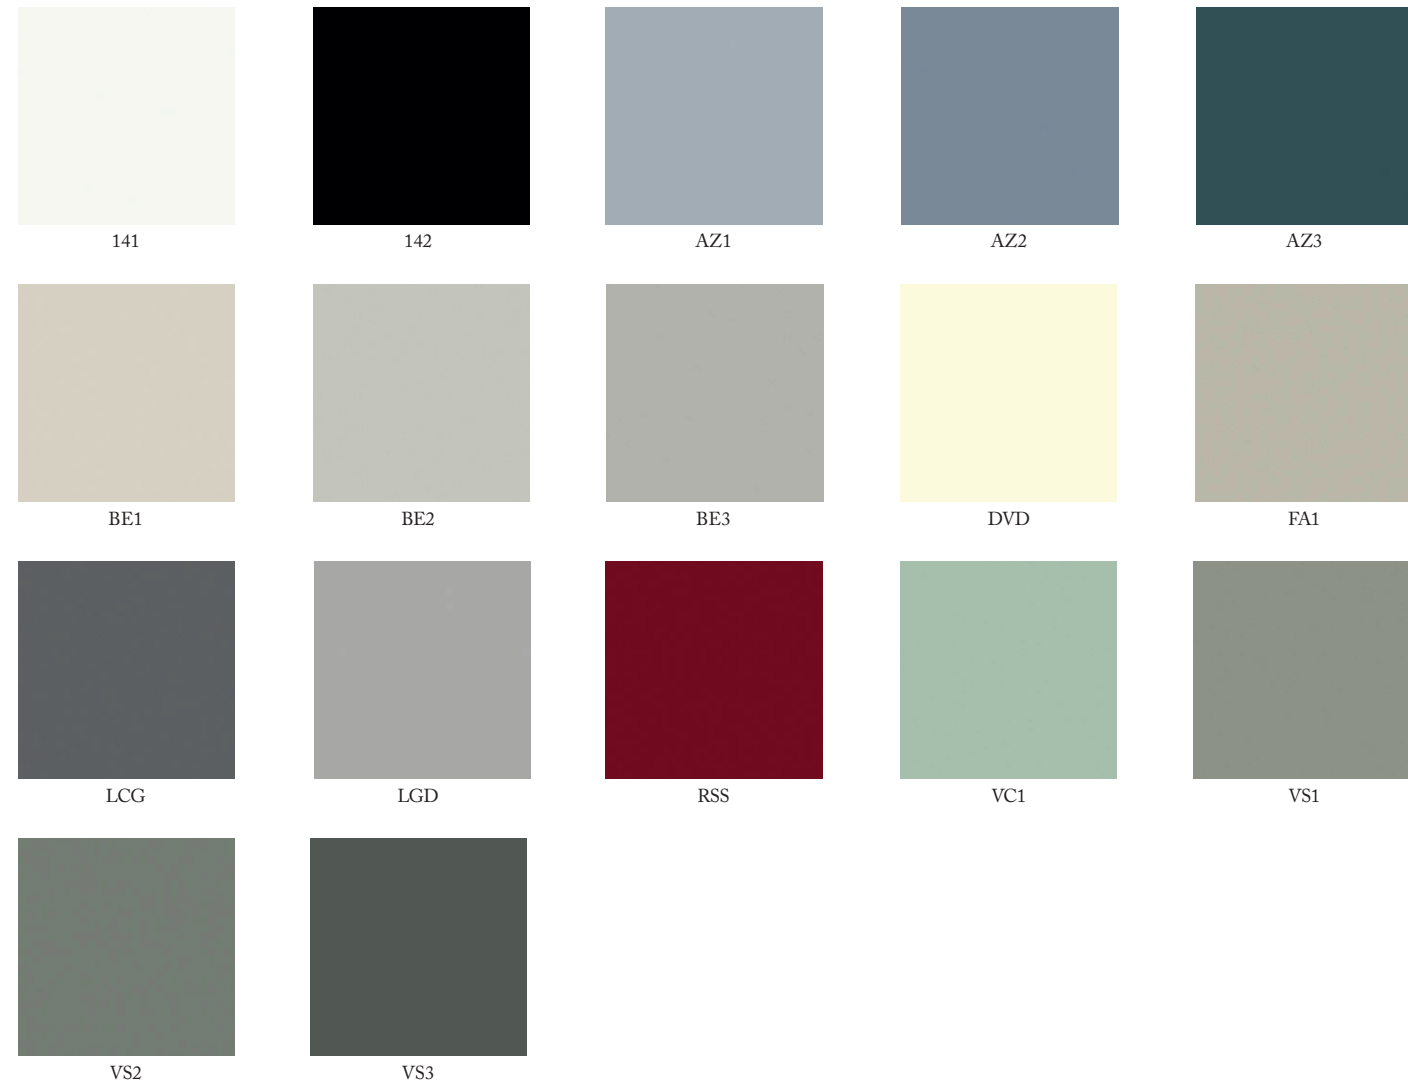

Chromed/varnished
metal stool
 Varnished wooden back
 Wood/eco-leather/fabric
 upholstered seat
 Non-slip feet
 Stackable

Ecopelle TWIST / TWIST ecoleather

Tessuto BIRBA / Fabric BIRBA

Velluto / Velvet

Velluto / Velvet

Tinta legno opaco / Low gloss wooden finishes

Tinta legno semilucido / Medium gloss wooden finishes

Colori laccati opaco / Low gloss lacquered colours

Piani tavolo / Table tops