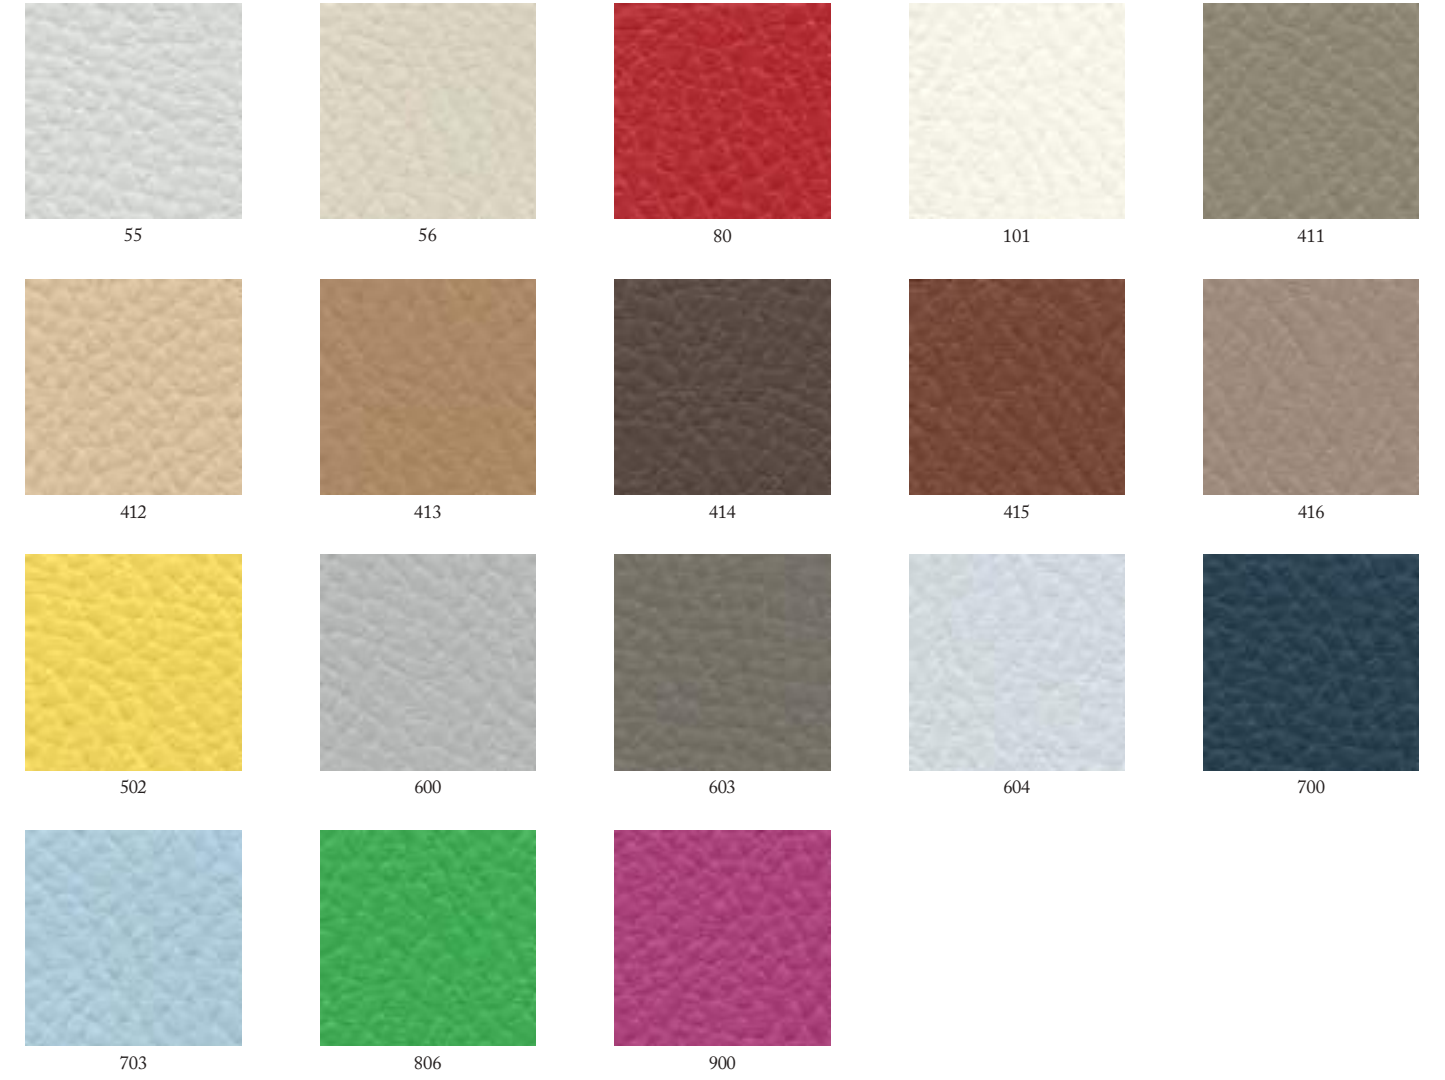

Chromed/varnished
metal stool
 Varnished wooden back
 Wood/eco-leather/fabric
 upholstered seat
 Non-slip feet
 Stackable

Ecopelle TWIST / TWIST ecoleather

Tessuto BIRBA / Fabric BIRBA

Velluto / Velvet

Velluto / Velvet