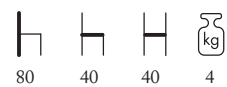

SG 028/H
Sgabello in metallo
Cromato/verniciato
Seduta imbottita
in ecopelle/tessuto

Metal stool
Chromed/varnished
Eco-leather/fabric
upholstered seat
Non-slip feet