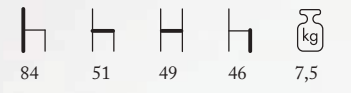

SE 1663
Sedia con struttura in metallo
nero opaco grigio opaco cromato bianco
ottico pieno senape opaco rosso opaco
tortora nocciola
Scocca imbottita poliestere colore deserto
tabacco ebano

Chair with matt opaque gray chromium
optic white opaque chrome red opaque
dove gray nut
Upholstered polyester desert tobacco
ebony